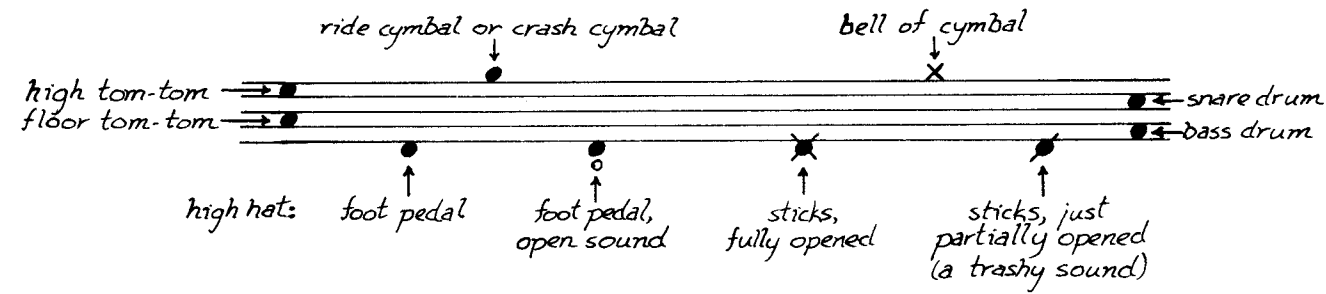

BLUE TOO for drum set

Stuart S. Smith

Dedicated to my first drum teacher Charles Newcomb.

♩ = ca. 48

mp
ppp

Sample

pp

♩ = ca. 68-72